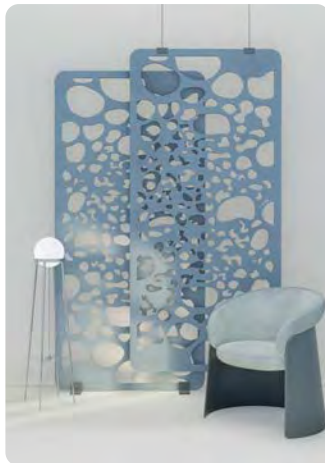

Sustainable Material

Crafted from 60% recycled PET felt for an eco-conscious acoustic solution.

Edge Profiles

Available in soft or sharp edge finishes to complement your aesthetic.

Simple Installation

Easily suspended from ceilings to create quiet, private acoustic zones.

Acoustic Boards That Look as Good as They Perform

Circle Room Divider

Dots Room Divider

Geometric Room Divider

Leaf Room Divider

Square Room Divider

Stone Room Divider

Stripes Room Divider

Swirl Room Divider

Tree Room Divider

X Room Divider

Slab

Perf

Halfsies

Slice

Offset