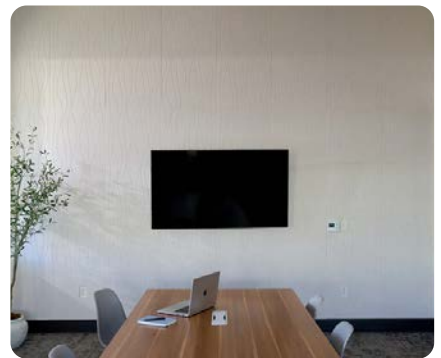

Latte River Max