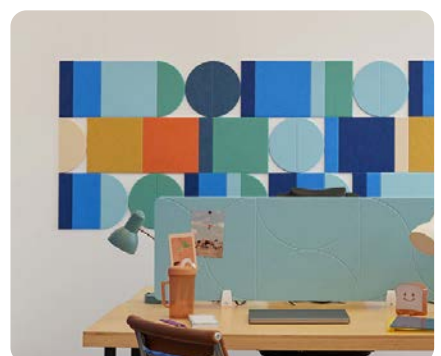

Latte Parallel Wainscoting

Olive Mirage

Cinnamon Mirage

Fusion

Mod

Mirage

Channel

Wall to Wall

Full-surface acoustic installations that transform entire walls into seamless, sound-absorbing features. Ideal for environments requiring both visual consistency and effective noise control.

Cairn

Painted Sky