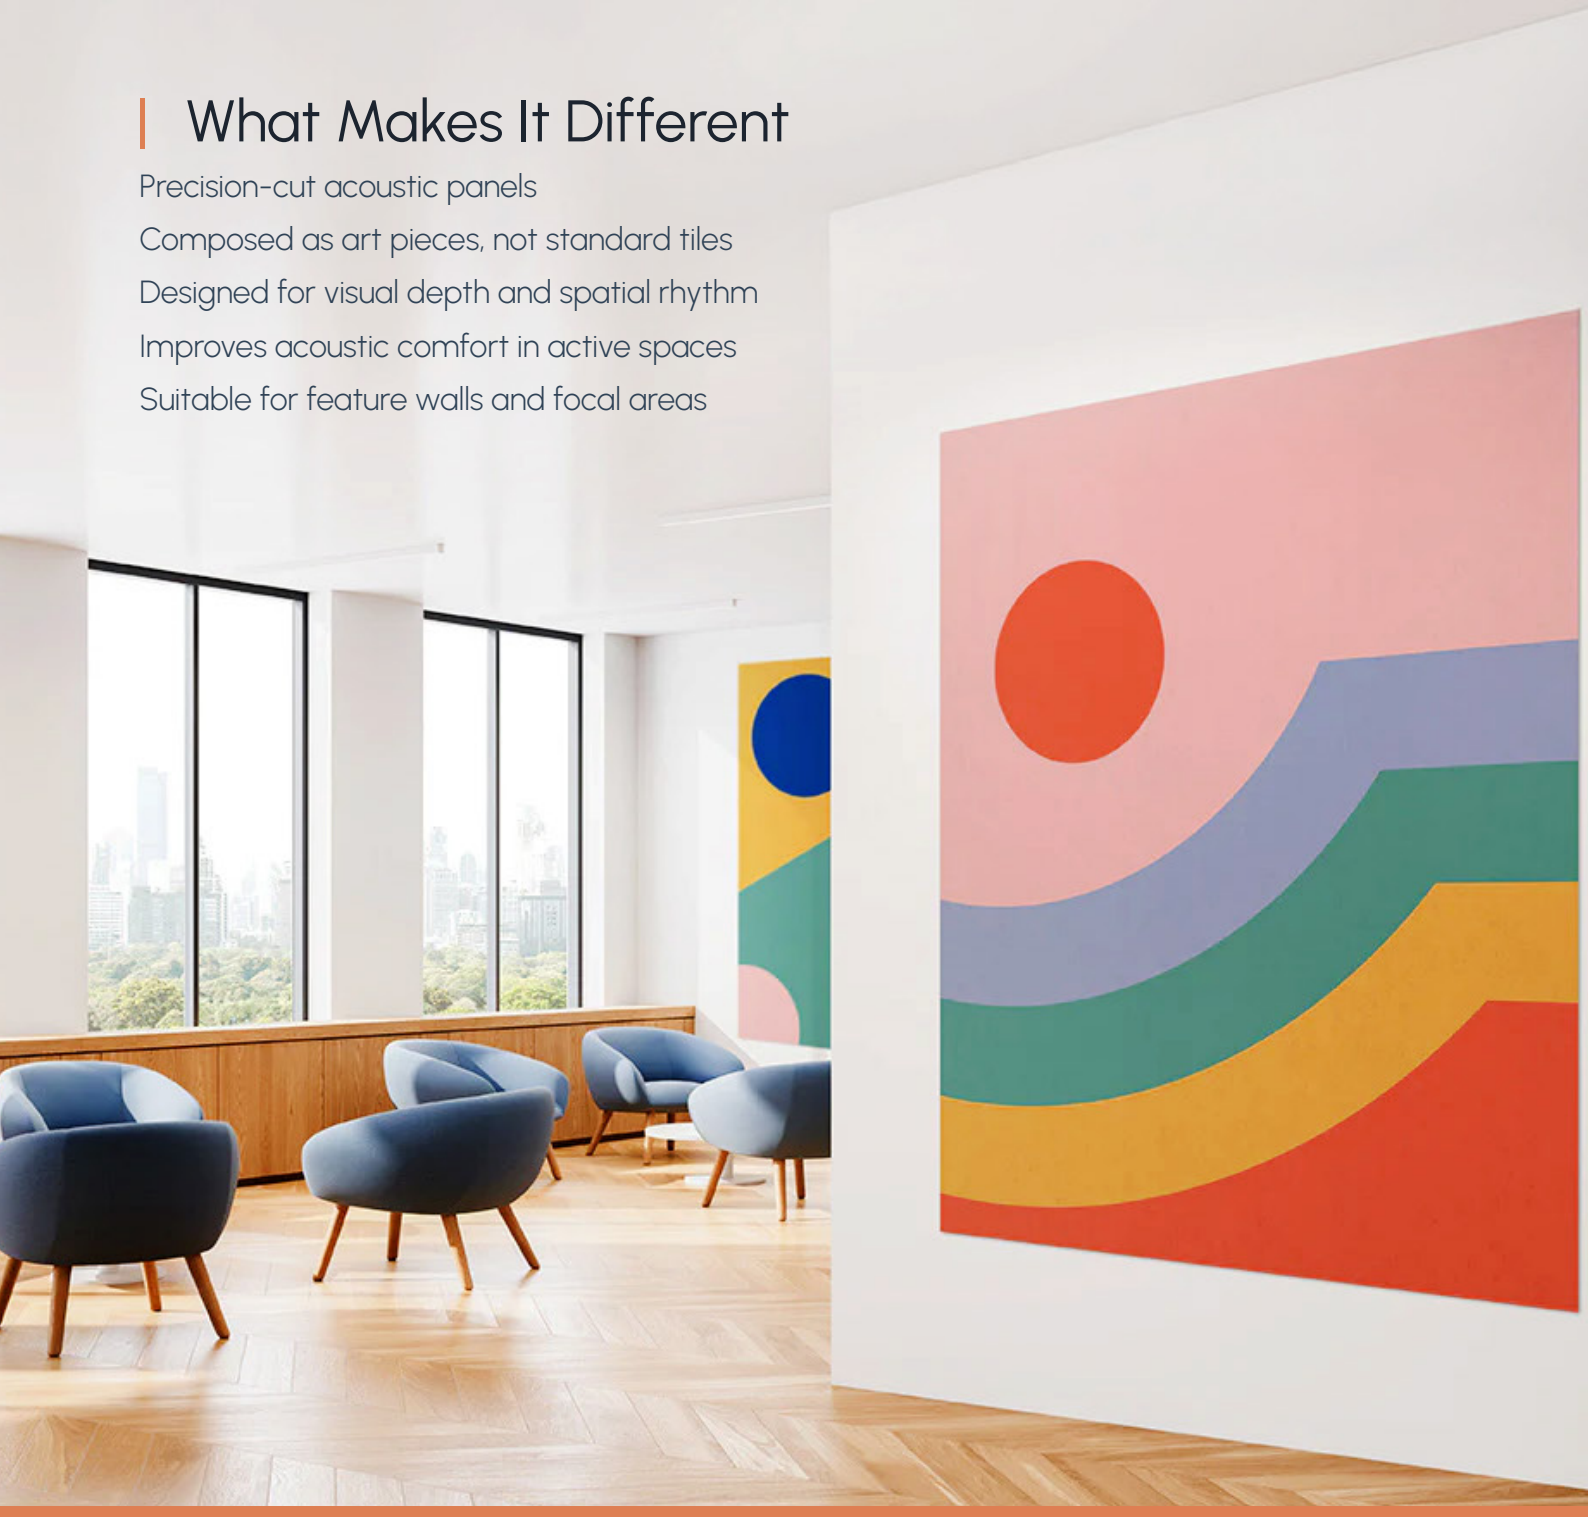

Designed for contemporary interiors, these panels reduce echo while introducing texture, rhythm, and identity to otherwise flat surfaces.

This is not decoration.
It is architecture at an intimate scale.

| What Makes It Different

Precision-cut acoustic panels

Composed as art pieces, not standard tiles

Designed for visual depth and spatial rhythm

Improves acoustic comfort in active spaces

Suitable for feature walls and focal areas

Sculptural acoustic panels composed as individual art pieces. Designed to create visual focus and depth, these installations function as statement elements while enhancing acoustic comfort within a space.